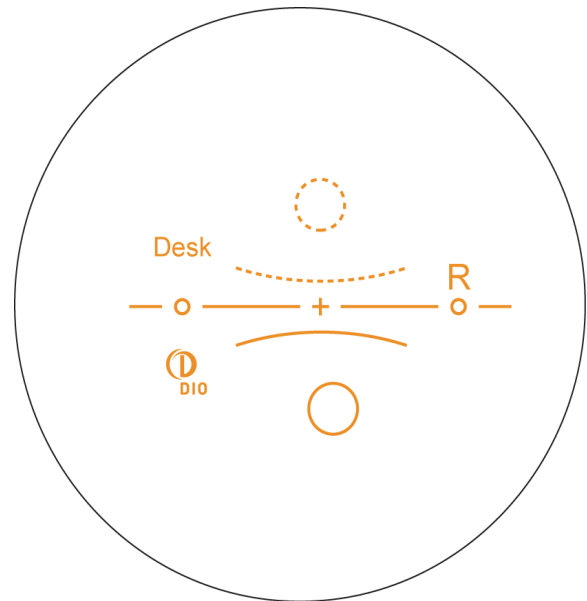

DIO Desk Transitions TVX

Specification

Material	TVX	Addition (dpt)	0.75~2.50
Refractive Index	1.53	Base curve	2.25~8.25BC
Gravity	1.11	Max Diameters (mm)	76
Abbe Value	45	Fitting Height (mm)	15
UV cut off (mm)	400	Available Corridor length (mm)	-
Color	Grey/Brown	ID Mark	OFF

Lens Features

- Specially tailored occupational lens for deskwork
- Maximum distortion free reading & working distance
- Individually customized & optimized main vision distance (40cm up to 1.0m)
- Fatigue free working due to natural head posture
- Good for Reading, Computer, Handicraft, Cooking

Power Chart

65R 70R

Addition = +2.00

Index = Lens Index

Far vision & Addition & Object Distance

Lens Marking Layout

Add-on Features

- Precal
- Remote Edging
- Special thickness
- Rx compensation
- Decentration
- Hi cylinder (4-6)
- Prism ($\leq 4 \Delta$)
- Mirror coating