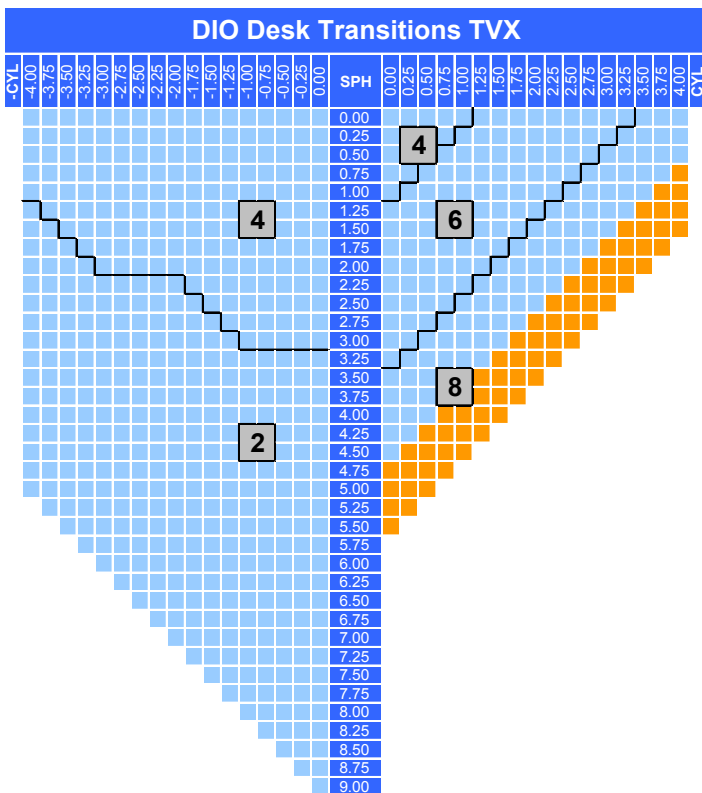

DIO Desk Transitions TVX

Specification

Material	TVX	Addition (dpt)	0.75~2.50
Refractive Index	1.53	Base curve	2.25~8.25BC
Gravity	1.11	Max Diameters (mm)	76
Abbe Value	45	Fitting Height (mm)	15
UV cut off (mm)	400	Available Corridor length (mm)	-
Color	Grey/Brown	ID Mark	OFF

Lens Features

- Specially tailored occupational lens for deskwork
- Maximum distortion free reading & working distance
- Individually customized & optimized main vision distance (40cm up to 1.0m)
- Fatigue free working due to natural head posture
- Good for Reading, Computer, Handicraft, Cooking

Power Chart

65R 70R

Addition = +2.00

Index = Lens Index

Far vision & Addition & Object Distance

Lens Marking Layout

Add-on Features

- Precal
- Remote Edging
- Special thickness
- Rx compensation
- Decentration
- Hi cylinder (4-6)
- Prism ($\leq 4 \Delta$)
- Mirror coating