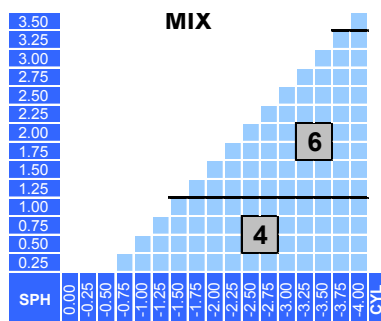

Power Chart

65R 70R

Addition = +2.00

Index = Lens Index

Far vision & Addition & Object Distance

Lens Marking Layout

Add-on Features

- Precal
- Remote Edging
- Special thickness
- Rx compensation
- Decentration
- Hi cylinder (4-6)
- Prism ($\leq 4 \Delta$)
- Mirror coating